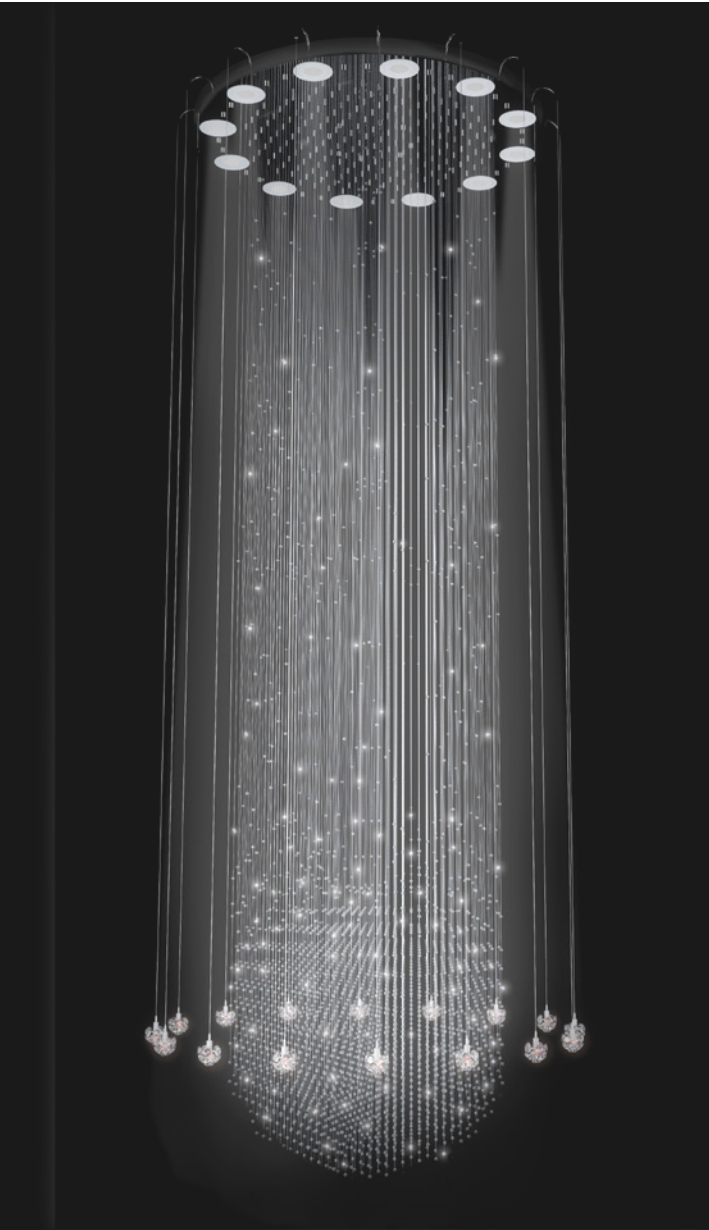

CUSTOMISED LIGHTING SCULPTURES | CHOPARD FLAGSHIP STORE KUWAIT